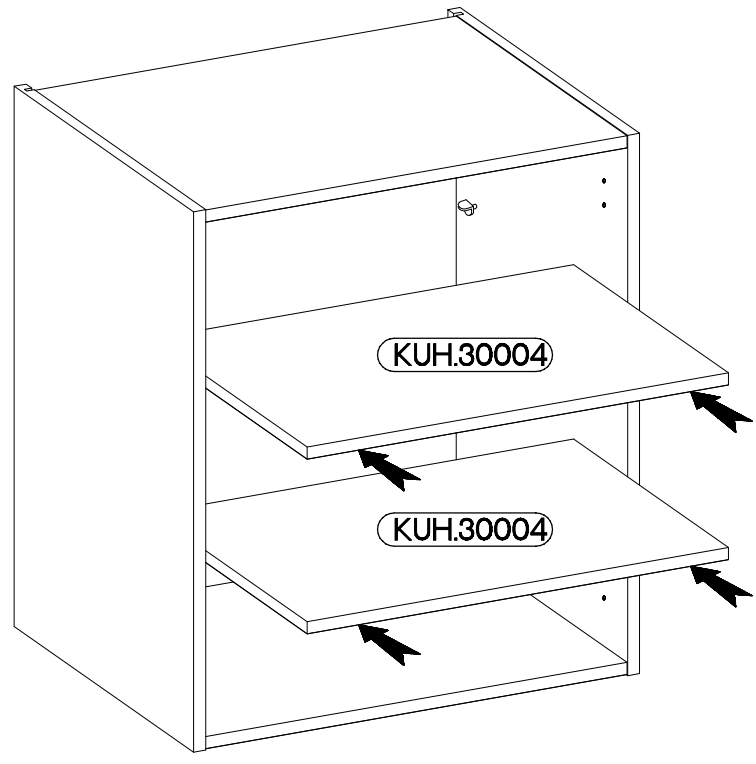

7

8

LEFT

RIGHT

KUH.70611

KUH.70611