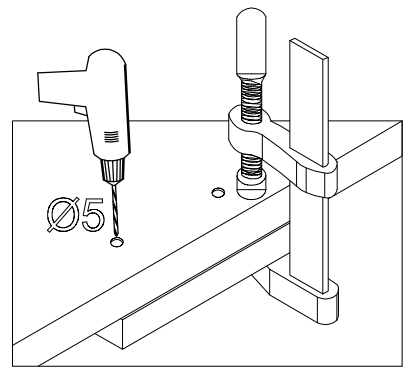

LEFT

RIGHT

KUH.70611

KUH.70611

L=192mm	M4x22mm
	
S	U
1	2

VARIANT HIGH GLOSS