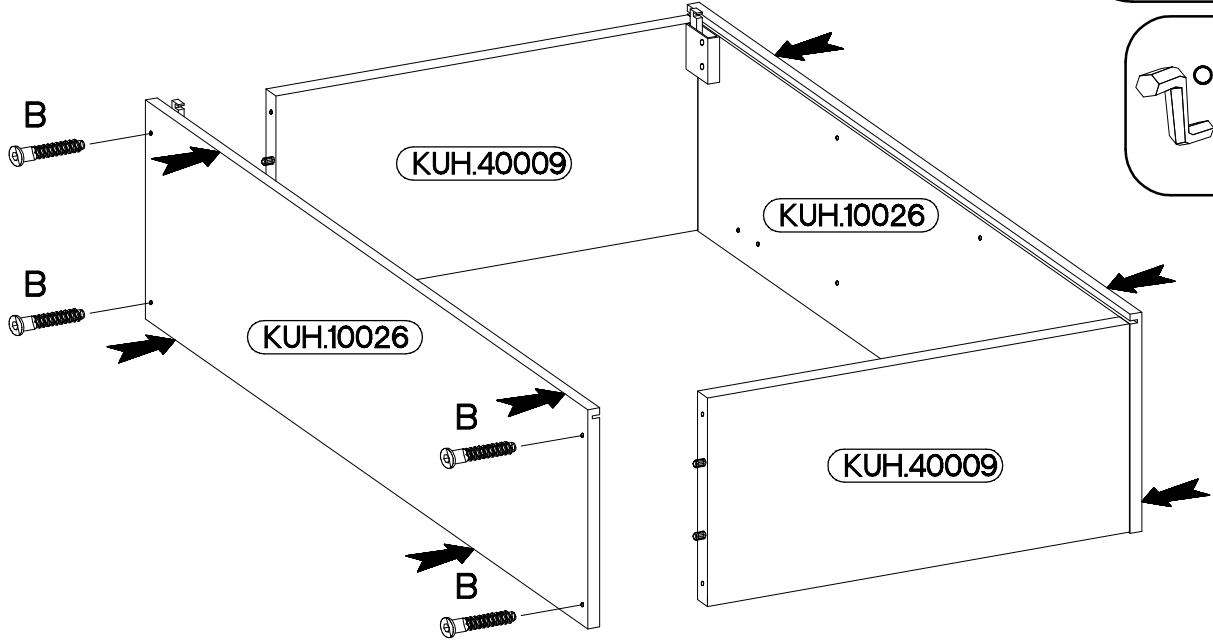

KUH.40009

KUH.10026

KUH.10026

KUH.40009