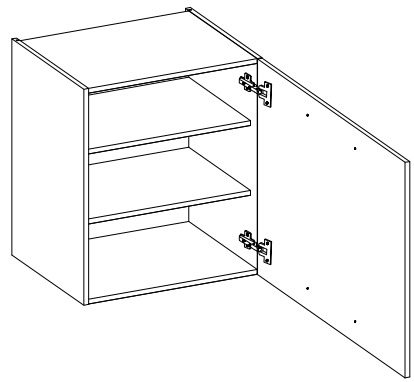

LEFT

RIGHT

KUH.70611

KUH.70611

L=192mm	M4x22mm
	
S	U
1	2

VARIANT HIGH GLOSS