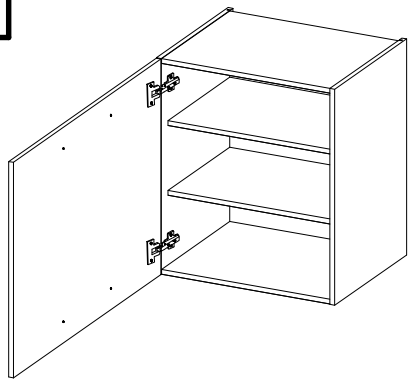

LEFT

RIGHT

KUH.70611

KUH.70611

L=192mm	M4x22mm
	
S	U
1	2

VARIANT HIGH GLOSS