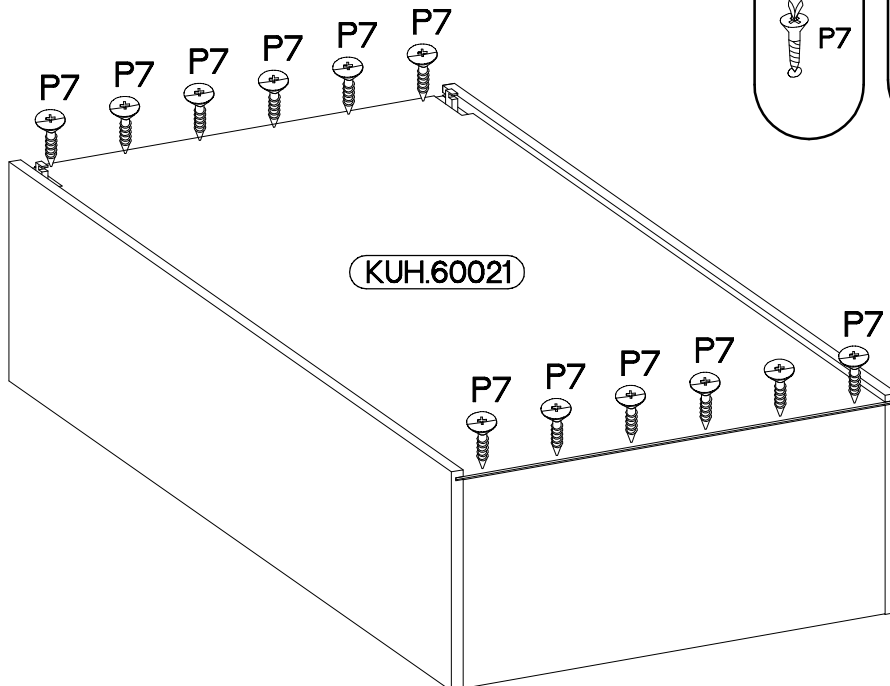

KUH.10026

KUH.10026

KUH.40009

4

5

6

7

8

LEFT

RIGHT

KUH.70611

KUH.70611

L=192mm	M4x22mm
	
S	U
1	2

VARIANT HIGH GLOSS