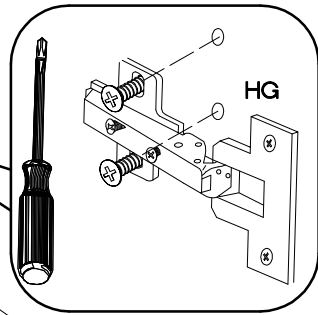

LEFT

RIGHT

KUH.70611

KUH.70611

L=192mm	M4x22mm
	
S	U
1	2

VARIANT HIGH GLOSS