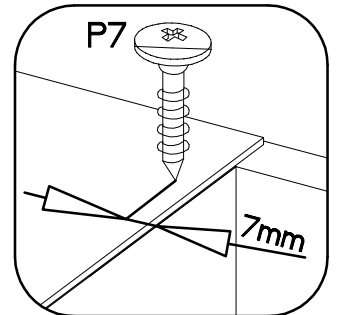

ISM-KUH-02149

±8x30mm  A 8	±35/0mm  HG 2	±3.5x13mm  P5 4	±4.0x30mm  P8 4	 K 2
---	--	--	--	--

2

6,4 x 50mm

B

4

O

1

KUH.10026

KUH.10026

KUH.40009

4

5

6

7

8

LEFT

RIGHT

KUH.70611

KUH.70611

L=192mm	M4x22mm
	
S	U
1	2

VARIANT HIGH GLOSS