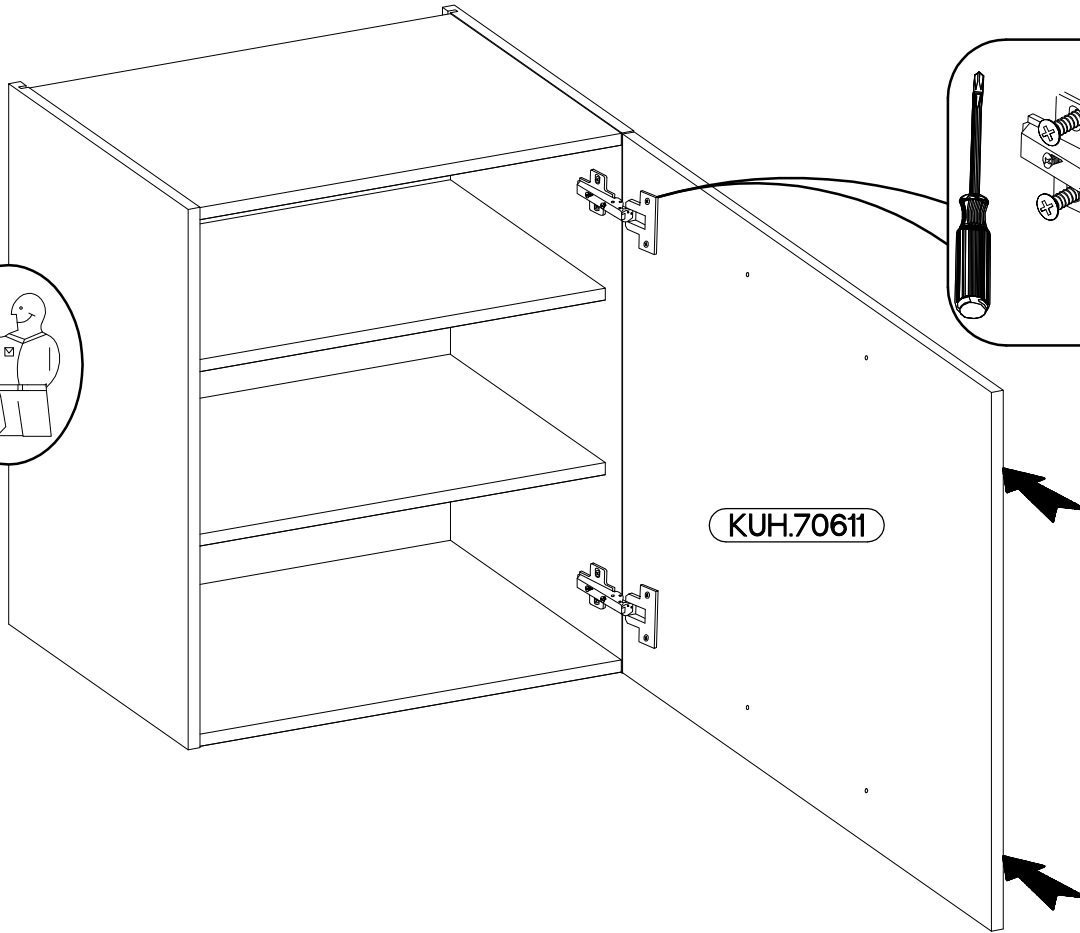

LEFT

RIGHT

KUH.70611

KUH.70611

L=192mm	M4x22mm
	
S	U
1	2

VARIANT HIGH GLOSS